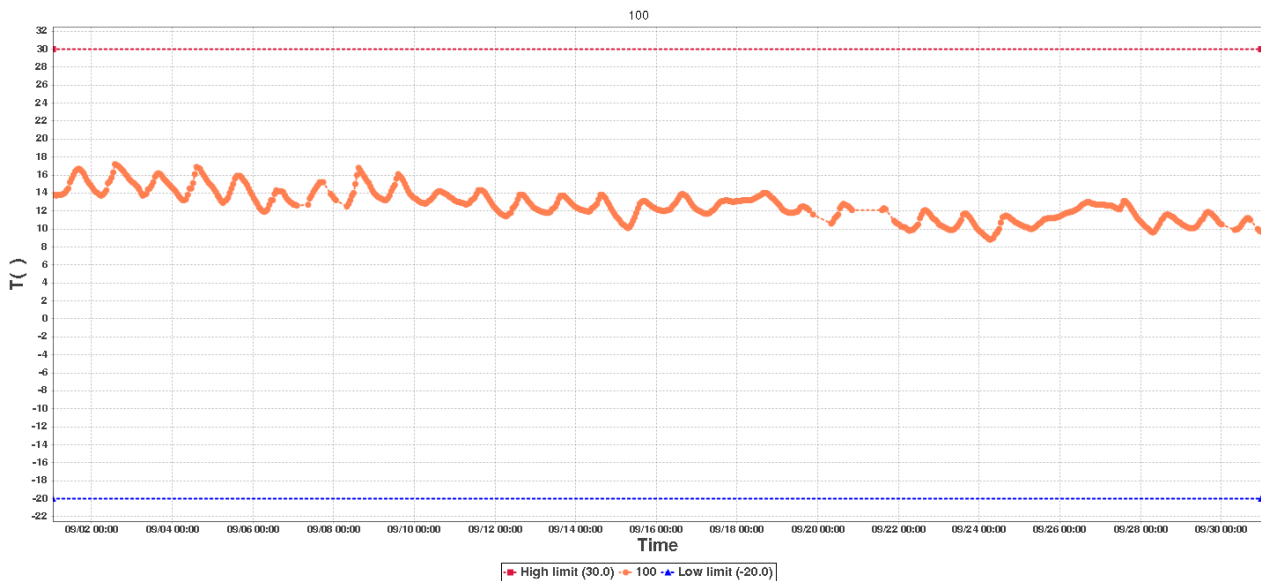

## Device Information

Device ID: 92173854970390518869      Device SUB-ID: 0  
Device Name: Ground Probe-1      Device Model: RCW-600WiFi

## Description:

Hours to monitor: 719.0

## 100Summary

Start Time:	2018/09/01 00:57:28(GMT+00:00)	End Time:	2018/09/30 23:46:17(GMT+00:00)
High limit:	30.0	Max:	17.2
Low limit:	-20.0	Min:	8.8
Average:	12.7	Data Points:	655